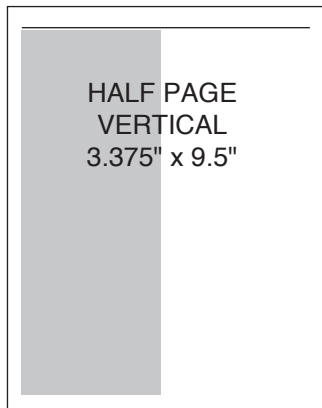

The Guide to Health and Healing: *You, Me, The Planet!*

Display Ad sizes, prices and specifications

1/8 PAGE
HORIZONTAL
3.375" x 2.125"

1/8 PAGE
HORIZONTAL
3.375" x 1.0"

QUARTER PAGE
VERTICAL
3.375" x 4.75"

QUARTER PAGE
HORIZONTAL
7.0" x 2.125"

HALF PAGE
VERTICAL
3.375" x 9.5"

HALF PAGE
HORIZONTAL
7.0" x 4.75"

FULL PAGE
7.0" x 9.5"

1/8TH PAGE AD (Hort.Only, inside pages only):

\$350 1 issue black/white
\$385 1 issue color